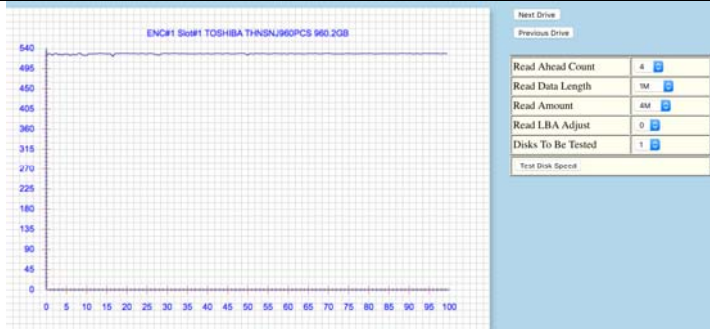

Hdd Xfer Speed

ST10000NM0016-1TT101

ST10000NM0096

KINGSTON SEDC400S37960G

Samsung SSD 840 PRO Series

TOSHIBA THNSNJ960PCSZ

HGST SDLL1MLR038TCCA1