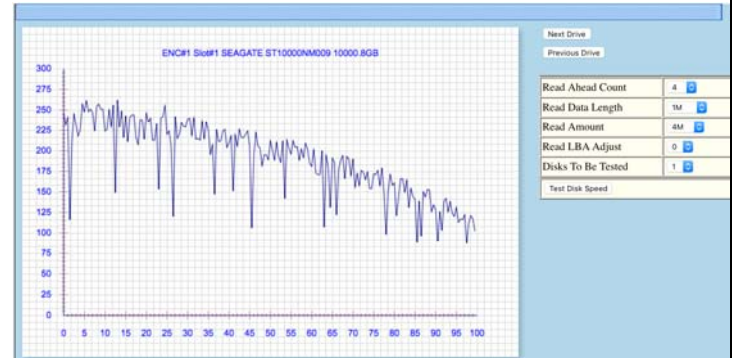

ST10000NM0096