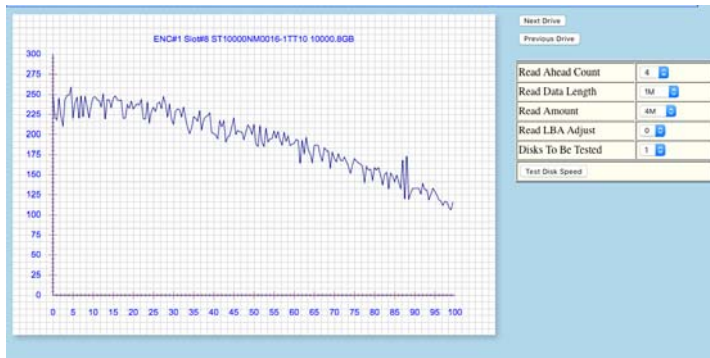

Hdd Xfer Speed

ST10000NM0016-1TT101