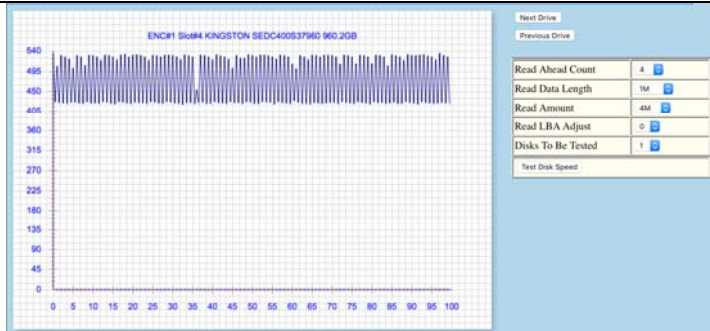

Hdd Xfer Speed

ST10000NM0016-1TT101

ST10000NM0096

KINGSTON SEDC400S37960G

Samsung SSD 840 PRO Series

TOSHIBA THNSNJ960PCSZ

HGST SDLL1MLR038TCCA1