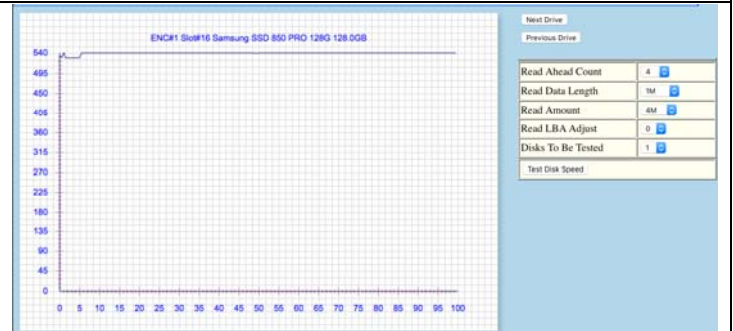

Hdd Xfer Speed

ST10000NM0016-1TT101

ST10000NM0096

KINGSTON SEDC400S37960G

Samsung SSD 840 PRO Series

TOSHIBA THNSNJ960PCSZ

HGST SDLL1MLR038TCCA1